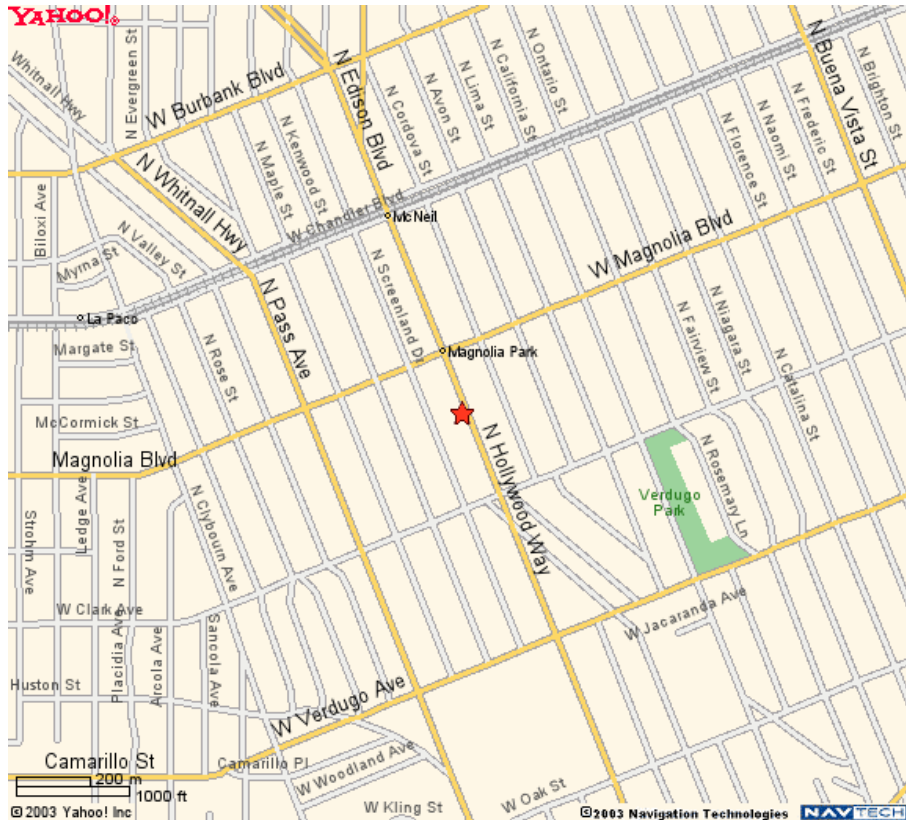

919 N. Hollywood Way, Burbank, CA 91505
818 303-1436 Fax 818 303-1432

Directions:

1. From the Golden State Freeway (Interstate 5): From the North: Take the Hollywood Way Exit and right (South) past Burbank Airport. Smart Post is just past Magnolia, on the Right.
2. From the Ventura Freeway (101). From the West (Encino Area) continue onto the 134 Freeway. Exit at Pass Avenue. Turn left and continue to Magnolia. Turn right on Hollywood Way. Smart Post Sound is on your right.
3. From the Ventura Freeway (101/134). From the Ventura Freeway (101/134). From the East (Glendale) Exit at Hollywood Way. Go left at the off ramp and then right on Hollywood Way. Smart Post Sound is 1 mile up on the left.
4. From Hollywood. Take the Hollywood Freeway (101) North and exit at Barham Blvd. Barham turns into Olive. Continue to Hollywood Way and go Left. Smart Post Sound is 1 mile up on the left.

Client Parking is off the alley to the rear.